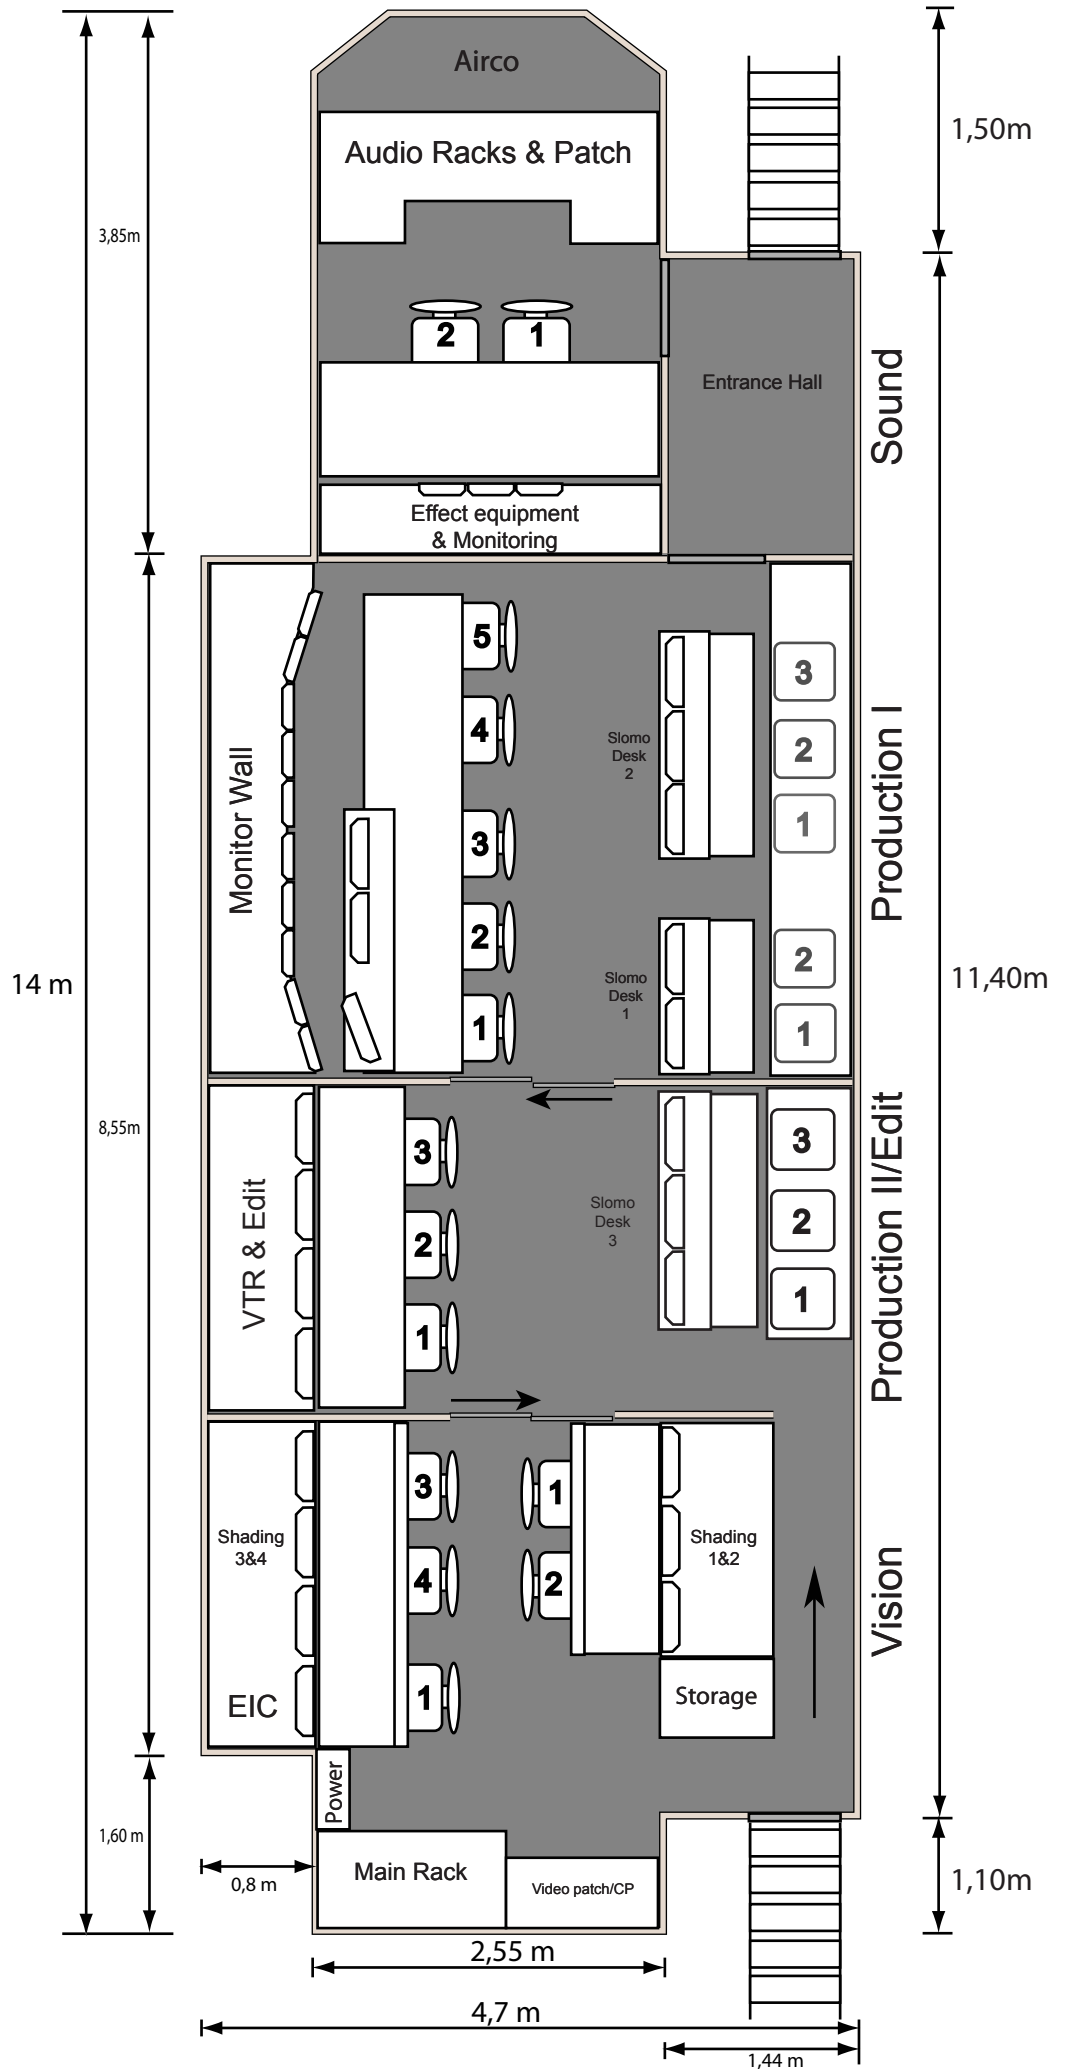

**UNIT 9**

PRODUCTION 1      UNIT 9

PROD 1-25	PROD 1-26	PROD 1-27	PROD 1-28	PROD 1-29	PROD 1-30	PROD 1-31	PROD 1-32	PROD 1-33	PROD 1-34
PROD 1-18	PROD 1-19	PROD 1-20	PROD 1-21			PROD 1-22	PROD 1-23	PROD 1-24	
PROD 1-11	PROD 1-12	PROD 1-13	PROD 1-14			PROD 1-15	PROD 1-16	PROD 1-17	
				PROD 1-35	PROD 1-36				
PROD 1-1	PROD 1-2	PROD 1-3	PROD 1-4	PROD 1-5	PROD 1-6	PROD 1-7	PROD 1-8	PROD 1-9	PROD 1-10

DESK 21		DESK 22	

DESK 31		DESK 32		DESK 33	

Truck Specifications

Weight	
License Plate	QBI - 038
Tractor weight	7 ton
Power Consumption	50 kVA on 3-Phase, 400V, 125A CEE (P17) connector
Height	4,05 m
Lenght	14 m
Width	2,55 m, 4,7 m expanded