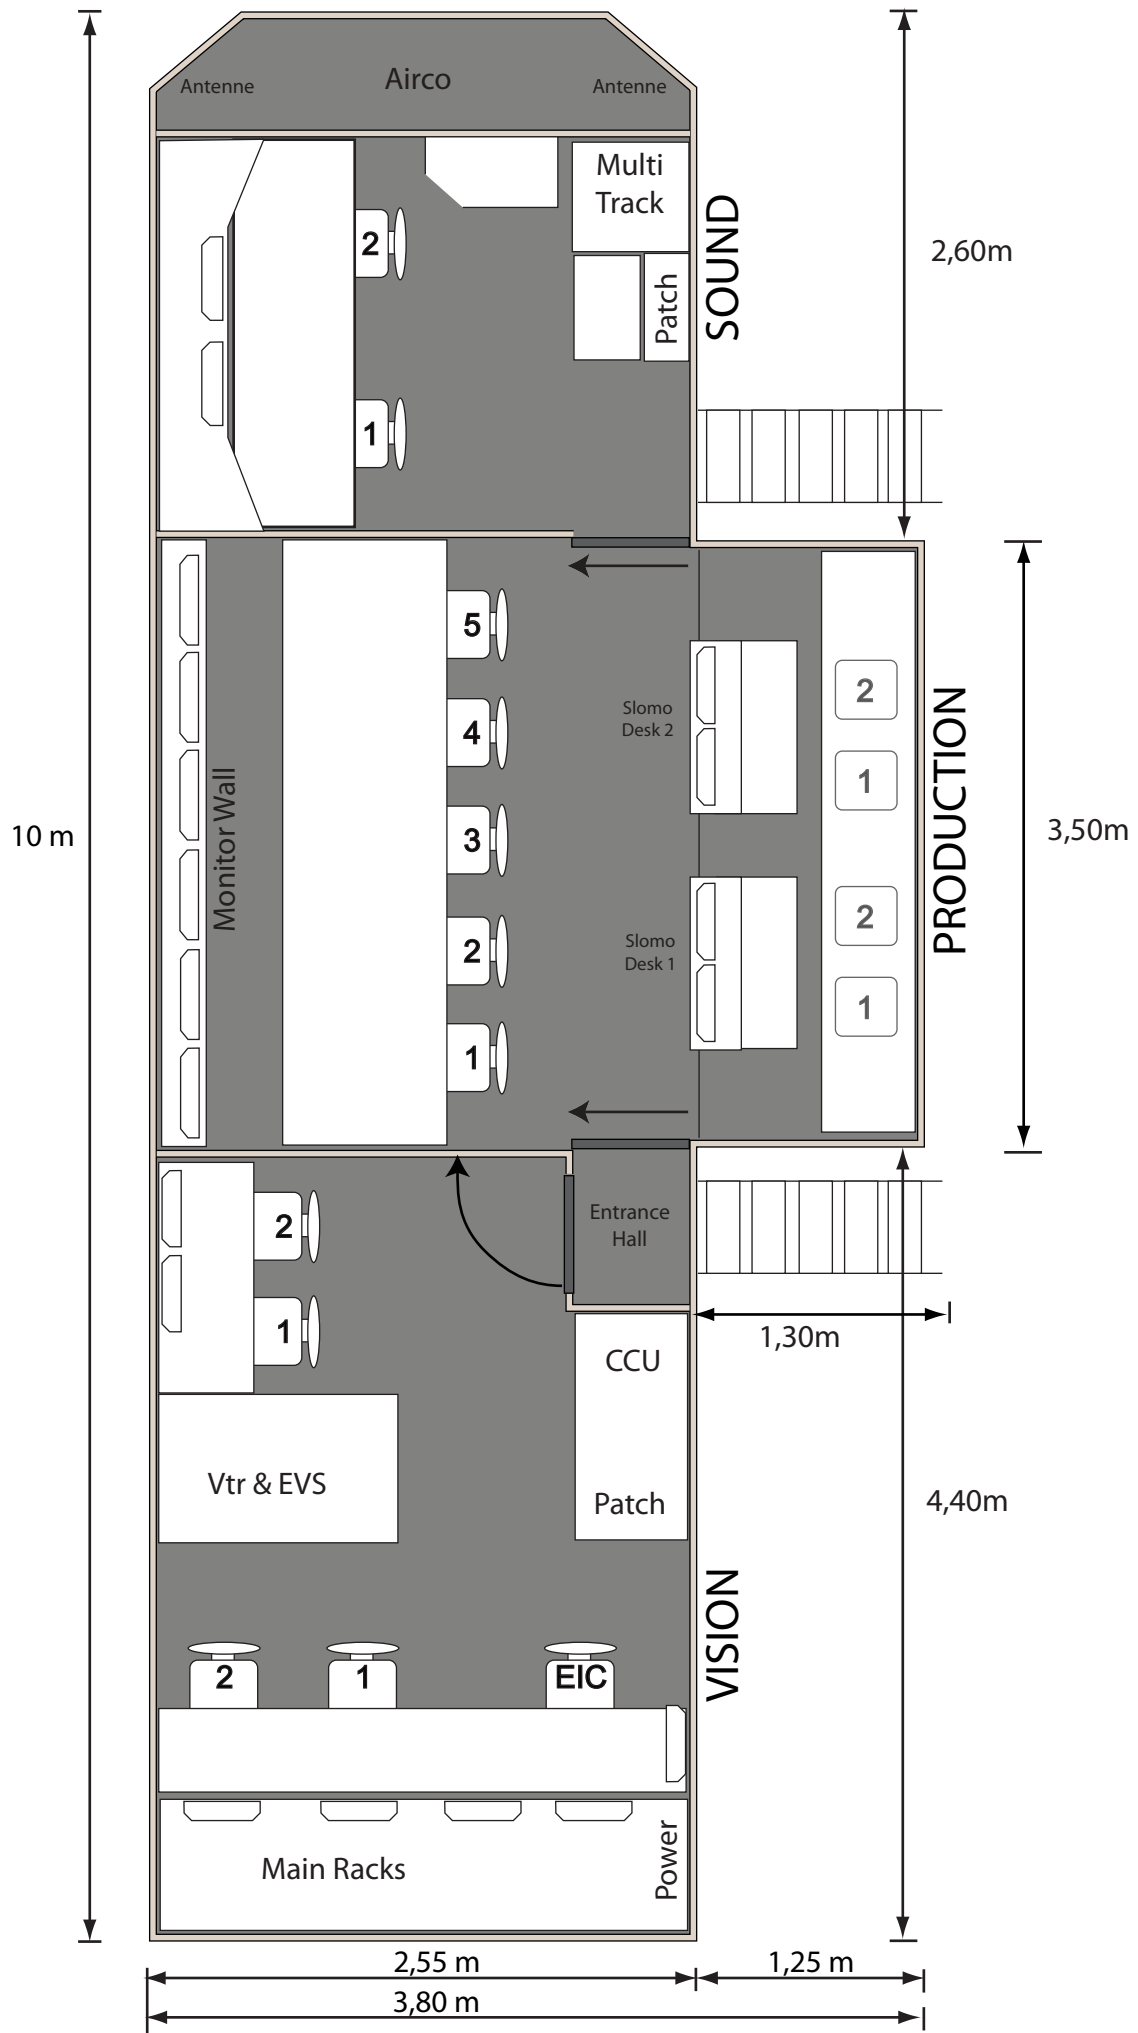

UNIT 11

PRODUCTION UNIT 11

		PROD 1-25	PROD 1-26	PREVIEW		PROGRAM		PROD 1-29	PROD 1-30		
		PROD 1-27	PROD 1-28	PROD 1-33		PROD 1-34		PROD 1-31	PROD 1-32		
PROD 1-1	PROD 1-2	PROD 1-5	PROD 1-6	PROD 1-9	PROD 1-10	PROD 1-13	PROD 1-14	PROD 1-17	PROD 1-18	PROD 1-21	PROD 1-22
PROD 1-3	PROD 1-4	PROD 1-7	PROD 1-8	PROD 1-11	PROD 1-12	PROD 1-15	PROD 1-16	PROD 1-19	PROD 1-20	PROD 1-23	PROD 1-24

DESK 11		DESK 12	

DESK 21		DESK 22	

Truck Specifications

Weight	
License Plate	
Tractor weight	7 ton
Power Consumption	40 kVA on 3-Phase, 400V, 63 A CEE (P17) connector
Height	
Lenght	
Width	

Equipement Specifications